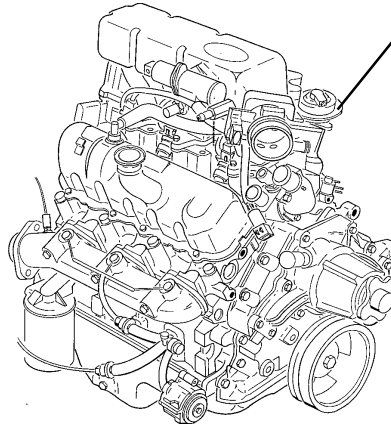

SKY-GUARD® EGR VALVES

WHAT THEY DO

Recirculate exhaust gas to the intake manifold to cool combustion temperature and reduce NOX emissions. The Tomco Sky-Guard EGR Valve is self-cleaning and designed for easier installation.

FAILURE SYMPTOMS

Rough idle, pinging, overheating and loss of power.

MAINTENANCE/ SERVICE

Inspect every 12,000 to 15,000 miles.

5 year • 50,000 mile
LIMITED WARRANTY

YEAR	ENGINE	MODEL	OE	TOMCO STYLE	OE STYLE
AMC					
4 cyl.					
1977	2.0L (G,K) 151"	Gremlin	3230191,3230840,3230841	10501	30332
1983-1981	2.5L (B) 151"	Concord, Eagle, Spirit	3237521,3240193,17063410, 17075560	10505	30300
1982-1980	2.5L (B) 151"	AMX, Concord, Eagle, Spirit	3237106,3238726,3241345, 3242038,17058445, 17064926,17082740, 17082817	10501	30313
1982-1980	2.5L (B) 151"	AMX, Concord, Eagle, Spirit	3237107,108,3237523, 17056373,8454,17063412	10508	30384
1980	2.5L (B) 151"	AMX, Concord, Spirit	3227598,17051782	10510	30382
6 cyl.					
1979-1977	3.8L (E) 232"	AMX, Concord, Gremlin, Hornet, Pacer, Spirit	3230182,191,194,842	10501	30332
1976-1974	3.8L (E) 232"	Gremlin, Hornet, Pacer	3223981,3227072,7046290, 17050472	10510	30385
1982	4.2L (C) 258"	Concord, Eagle, Spirit	3238908,17075535	10503	30308
1979-1977	4.2L (A,C) 258"	AMX, Concord, Eagle, Gremlin, Hornet, Matador, Pacer, Spirit	3230191,194,842	10501	30332
1976-1974	4.2L (A,C) 258"	Gremlin, Hornet, Matador, Pacer	3223981,3227072,7046290, 17050472	10510	30385
1979-1974	All	All (w/Stamping No.)	3223979,980,5951,7598, 3231955,7043589,17050470, 0471,1782,6317	10510	30382