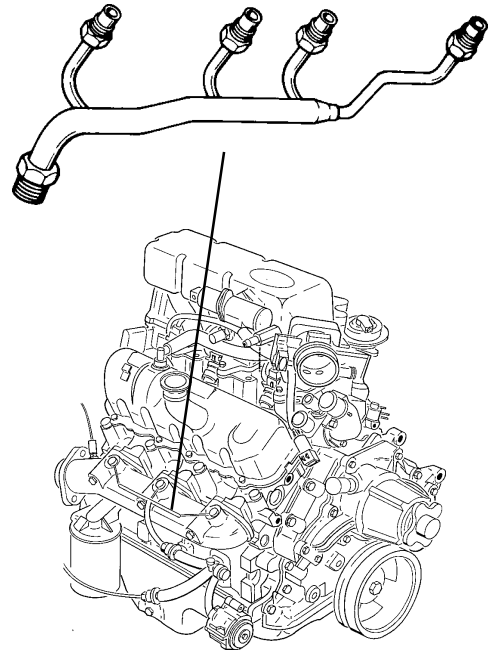

AIR TUBES

WHAT THEY DO

Distribute air from the air pump to the exhaust system to reduce harmful emissions.

FAILURE SYMPTOMS

Rust through of tubes creating an exhaust leak or noise under the hood.

MAINTENANCE/SERVICE

Inspect for rust and/or exhaust gas residue. With engine running, check for exhaust leak. If so, replace.

YEAR	ENGINE	MODEL	OE #	PART #

BUICK

4 cyl.

1981	1.8L (G) 112"	All (Single Type)	14028953,14081754	17556
1981	2.5L (5) 151"	Skylark	10031256	17507

6 cyl.

1986-82	2.8L (X) 173"	Century (Right Hand)	14072096	17510
1985-81	2.8L (X) 173"	Skylark (Right Hand)	14072096	17510
1984-82	2.8L (Z) 173"	Skylark (Right Hand)	14072096	17510
1981	2.8L (X,Z) 173"	Skylark (Right Hand)	14004052	17545
1987-83	3.8L (A) 231"	Regal	25518944	17504
1984	3.8L (A) 231"	LeSabre, Regal (Incl.Cal)	25518946	17505
1984-83	3.8L (A) 231"	Electra, LeSabre	25518944	17504
1982	3.8L (A) 231"	Electra	25518946	17505
1982-81	3.8L (A) 231"	LeSabre, Regal	25518946	17505
1984-81	4.1L (4) 252"	Electra, LeSabre, Regal, Riviera	25518944	17504
1981	4.1L (4) 252"	Century	25518944	17504

8 cyl.

1981	4.3L (S) 265"	Century, Regal (Right Hand)	22534540	17500
1981	4.3L (S) 265"	Century, Regal (Left Hand)	22534541	17501
1981	4.3L (S) 265"	Century, Regal	10031255	17509
1991	5.0L (E) 305"	Custom Cruiser Wagon (Right Hand)	10077578	17557